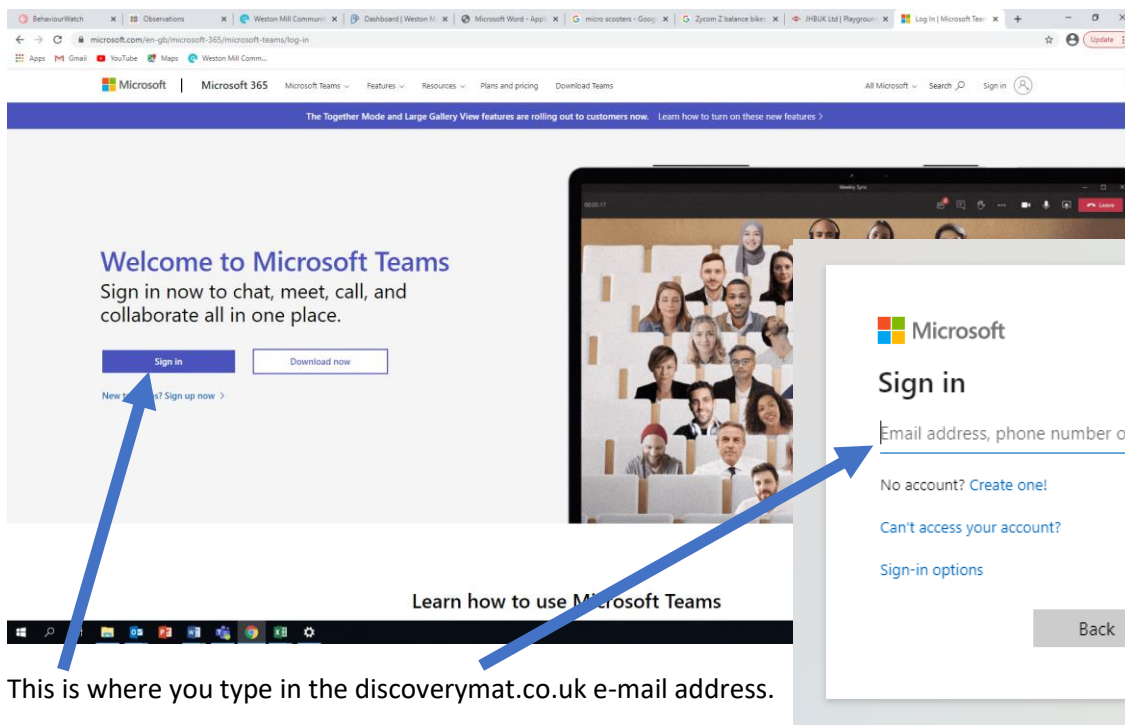

Use an internet search engine to enter:

Microsoft Teams login

Generally, it is the top response.

Then enter the password

It may also ask you if you want to stay logged in.

Depending on the device, you may see a screen like this. The default is to download the Teams app, which you can do, or it is just as easy to click on the web app below which uses a web page.