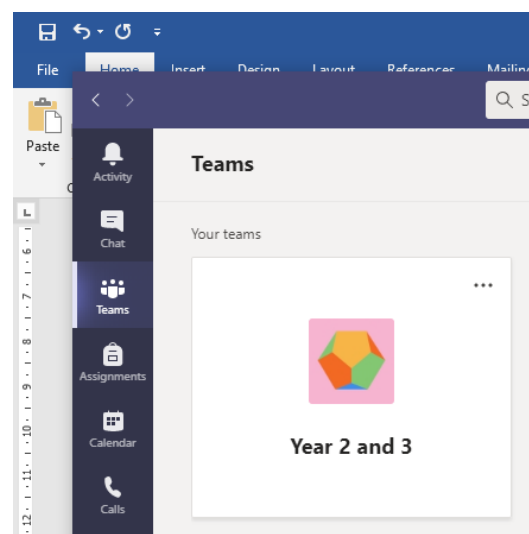

Use an internet search engine to enter:

Microsoft Teams login

Generally, it is the top response.

Then enter the password

It may also ask you if you want to stay logged in.

Depending on the device, you may see a screen like this. The default is to download the Teams app, which you can do, or it is just as easy to click on the web app below which uses a web page.

Within Teams, there should be a Team for your year group (the example here is for our Year 2-3 bubble). There should only be one option for you to enter.

The live lessons come up as meetings.

Just click join now.