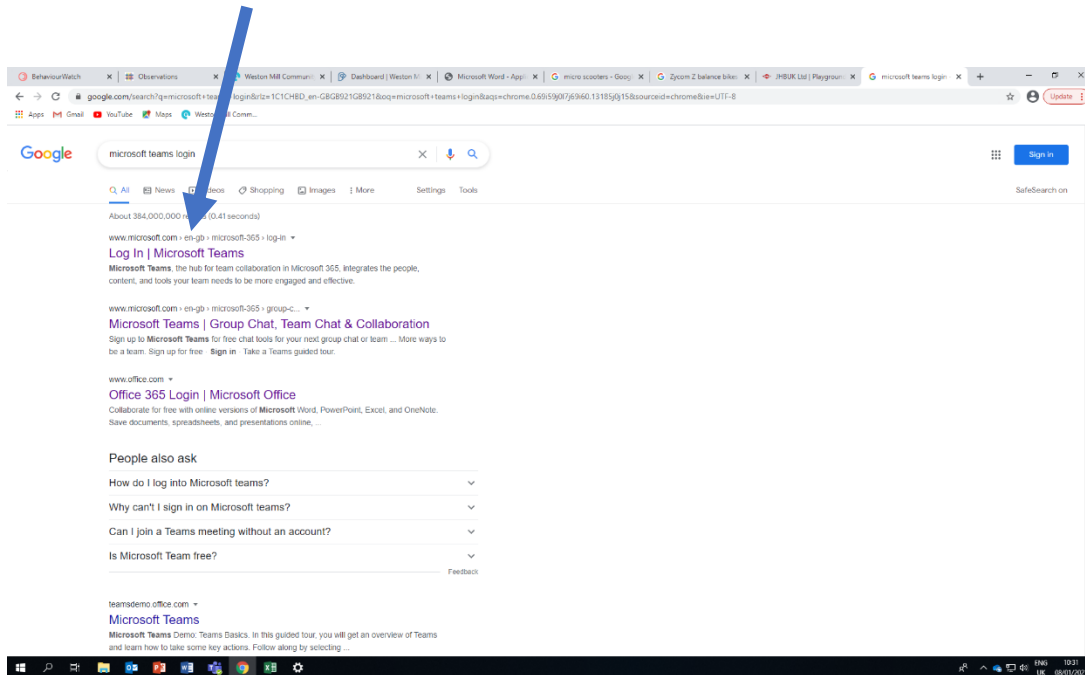

Use an internet search engine to enter:

Microsoft Teams login

Generally, it is the top response.

Then enter the password

It may also ask you if you want to stay logged in.

Depending on the device, you may see a screen like this. The default is to download the Teams app, which you can do, or it is just as easy to click on the web app below which uses a web page.