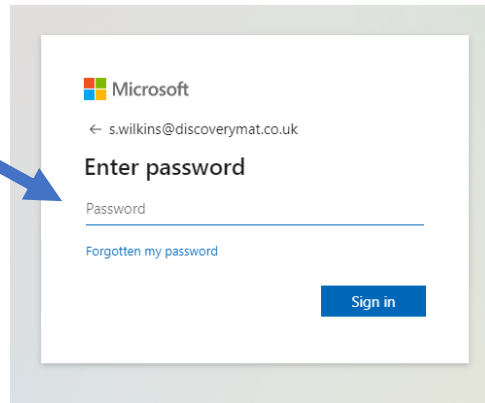

Use an internet search engine to enter:

Microsoft Teams login

Generally, it is the top response.

Then enter the password

It may also ask you if you want to stay logged in.

Depending on the device, you may see a screen like this. The default is to download the Teams app, which you can do, or it is just as easy to click on the web app below which uses a web page.