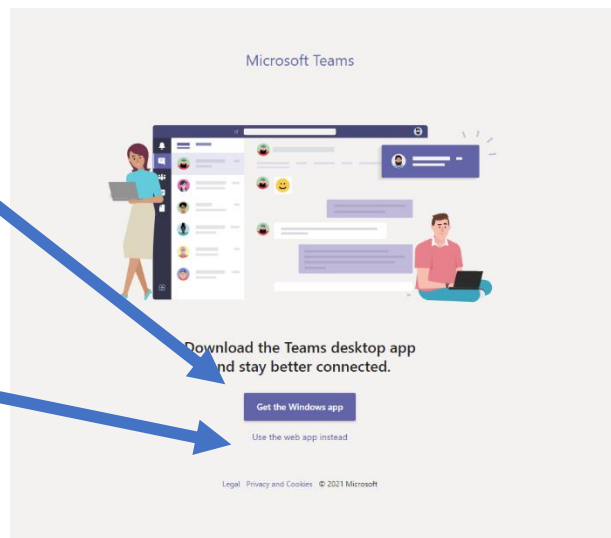

Use an internet search engine to enter:

Microsoft Teams login

Generally, it is the top response.

Then enter the password

It may also ask you if you want to stay logged in.

Depending on the device, you may see a screen like this. The default is to download the Teams app, which you can do, or it is just as easy to click on the web app below which uses a web page.

Within Teams, there should be a Team for your year group (the example here is for our Year 2-3 bubble). There should only be one option for you to enter.

The live lessons come up as meetings.

Just click join now.

The newest is at the bottom of the stream.

You can watch old lessons by scrolling up and downloading the lesson.